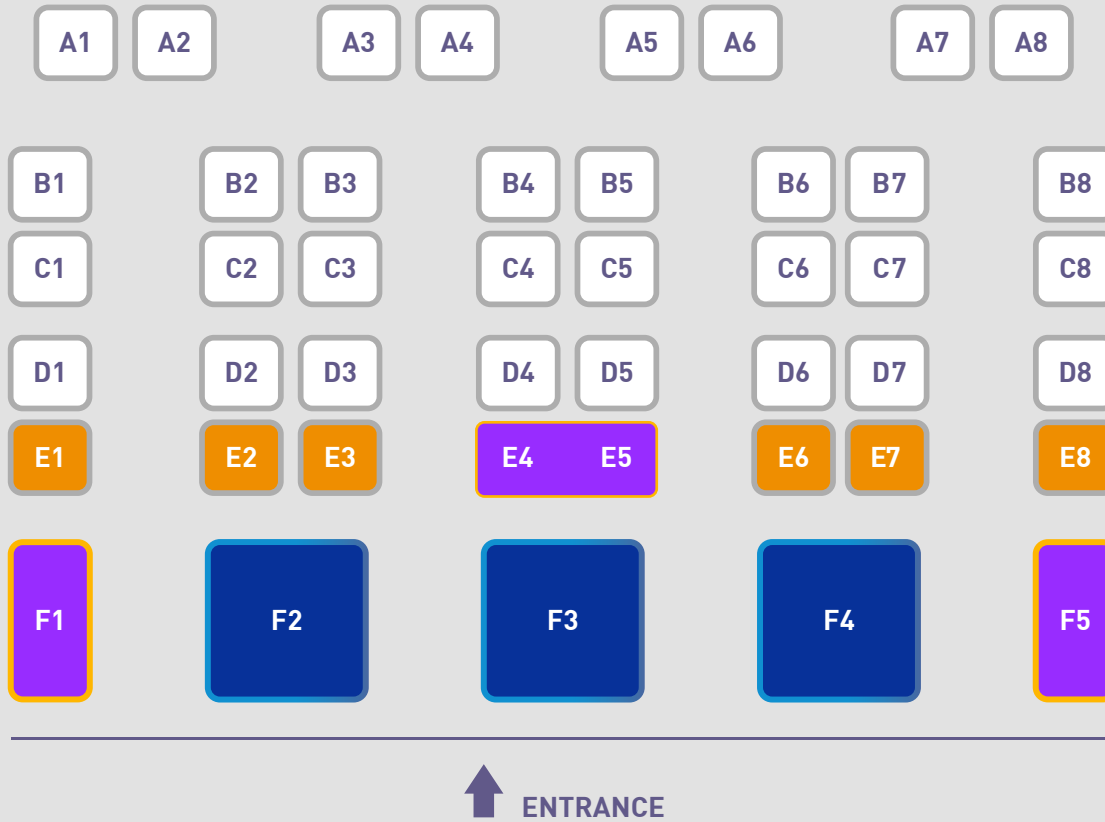

FLOOR PLAN

**What you get with your shell scheme
 (Min 3 x 3 Mtrs)**

- Shell scheme stand in aluminium structure and white infill panel
- White fascia board with company name
- 1 Metal brochure rack
- 1 Information counter
- 2 Chairs
- 2 Shelving attached to infill panel
- 1 Round top laminated table
- 1 Waste basket
- 1 13Amps power socket
- 1 Extension cord
- 3 Track spot lights